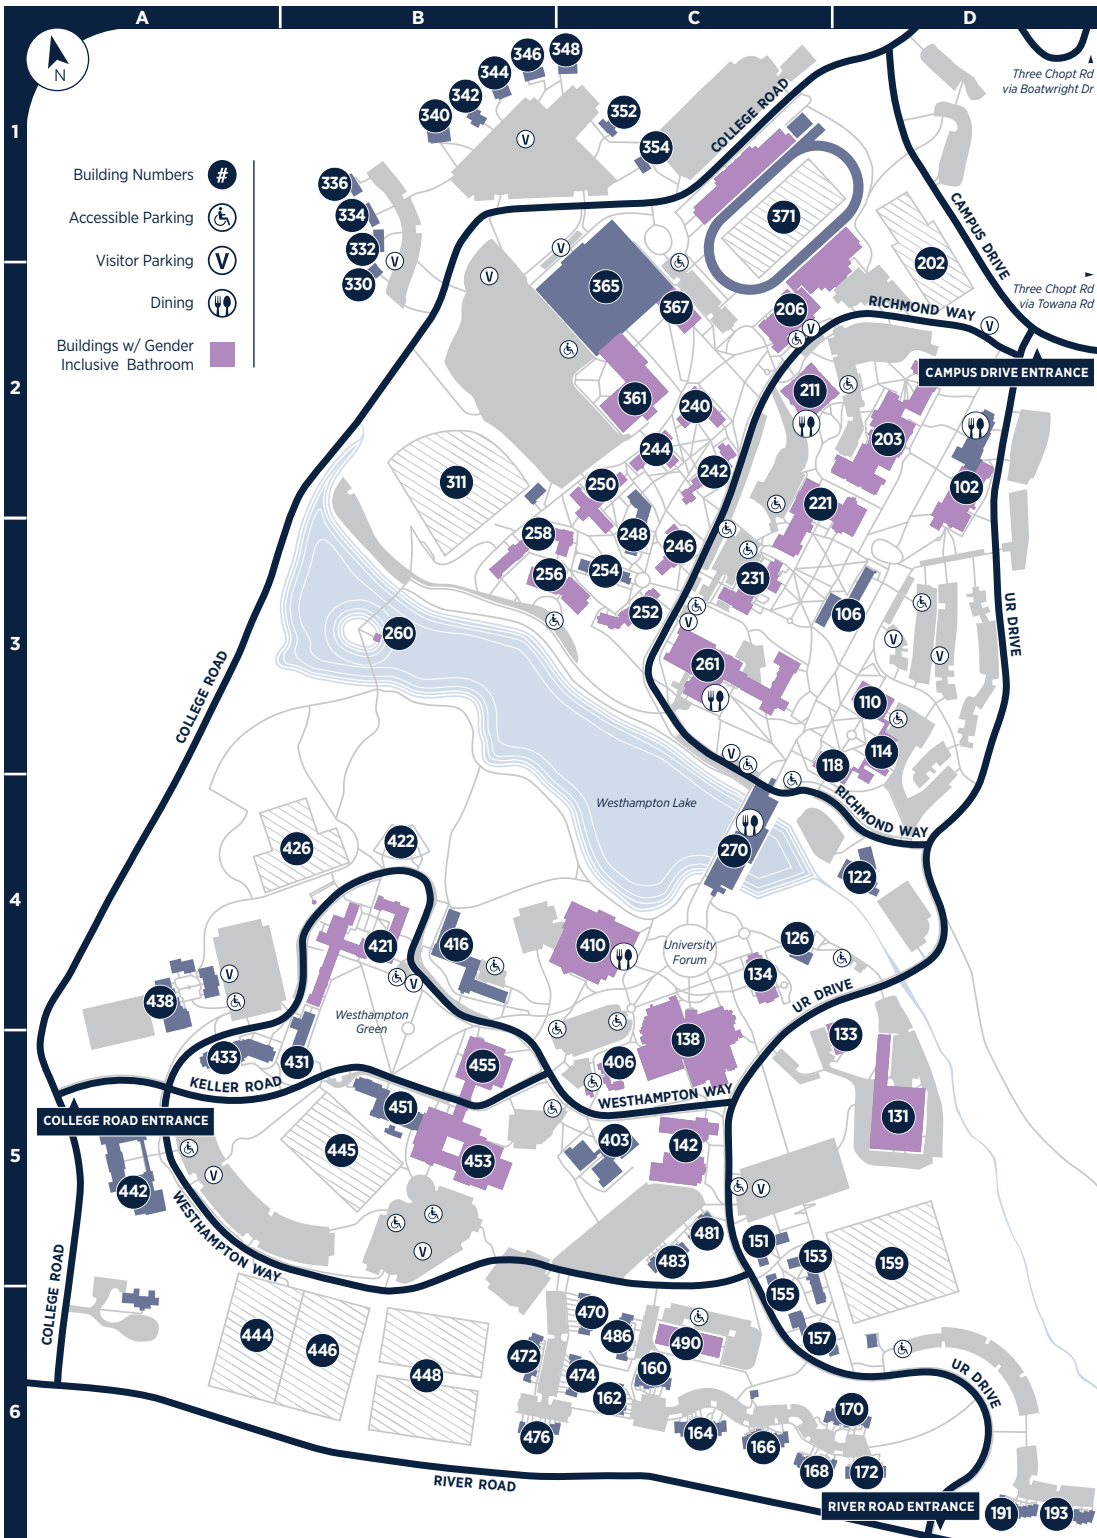

Gender Inclusive Bathroom Map

Gender inclusive bathrooms are single-stall, lockable bathrooms that any person of any gender can use.

BUILDING	FLOOR	
261	Boatwright Memorial Library	B, 1, 2 C3
455	Booker Hall	1 B5
206	Brunet Hall	B, 1, 2 C2
134	Cannon Memorial Chapel	1 B5
211	Carole Weinstein International Center	B, 1 C2
244	Dennis Hall	1 C2
410	Dining Hall	1, 2 C4
138	Gottwald Center for the Sciences	B C5
410	Heilman Center	1, 2 C4
221	Jepson Hall	B, 2 C2
242	Jeter Hall	B C2
256	Lakeview Hall	1 B3
258	Marsh Hall	1 B3
110	Maryland Hall	B, 2 D3
367	Millhiser Gymnasium	1 C2
453	Modlin Center for the Arts	1 B5
250	Moore Hall	1 C2
421	North Court	1 B4
131	Physical Plant	1 D5
118	Puryear Hall	B D3
142	Queally Center	1 C5
114	Richmond Hall	B D3
240	Robins Hall	1 C2
102	Robins School of Business	2 D2
371	Robins Stadium	1 C1
203	School of Law	B, 1, 2, 3 D2
133	Service Building	1 D5
490	Special Programs	1 C6
252	Thomas Hall	1, 2 C3
361	Weinstein Center for Recreation	1, 2 C2
231	Weinstein Hall	2 C3
406	Westhampton Center	1, 2 C5
246	Whitehurst	1, 2 C3